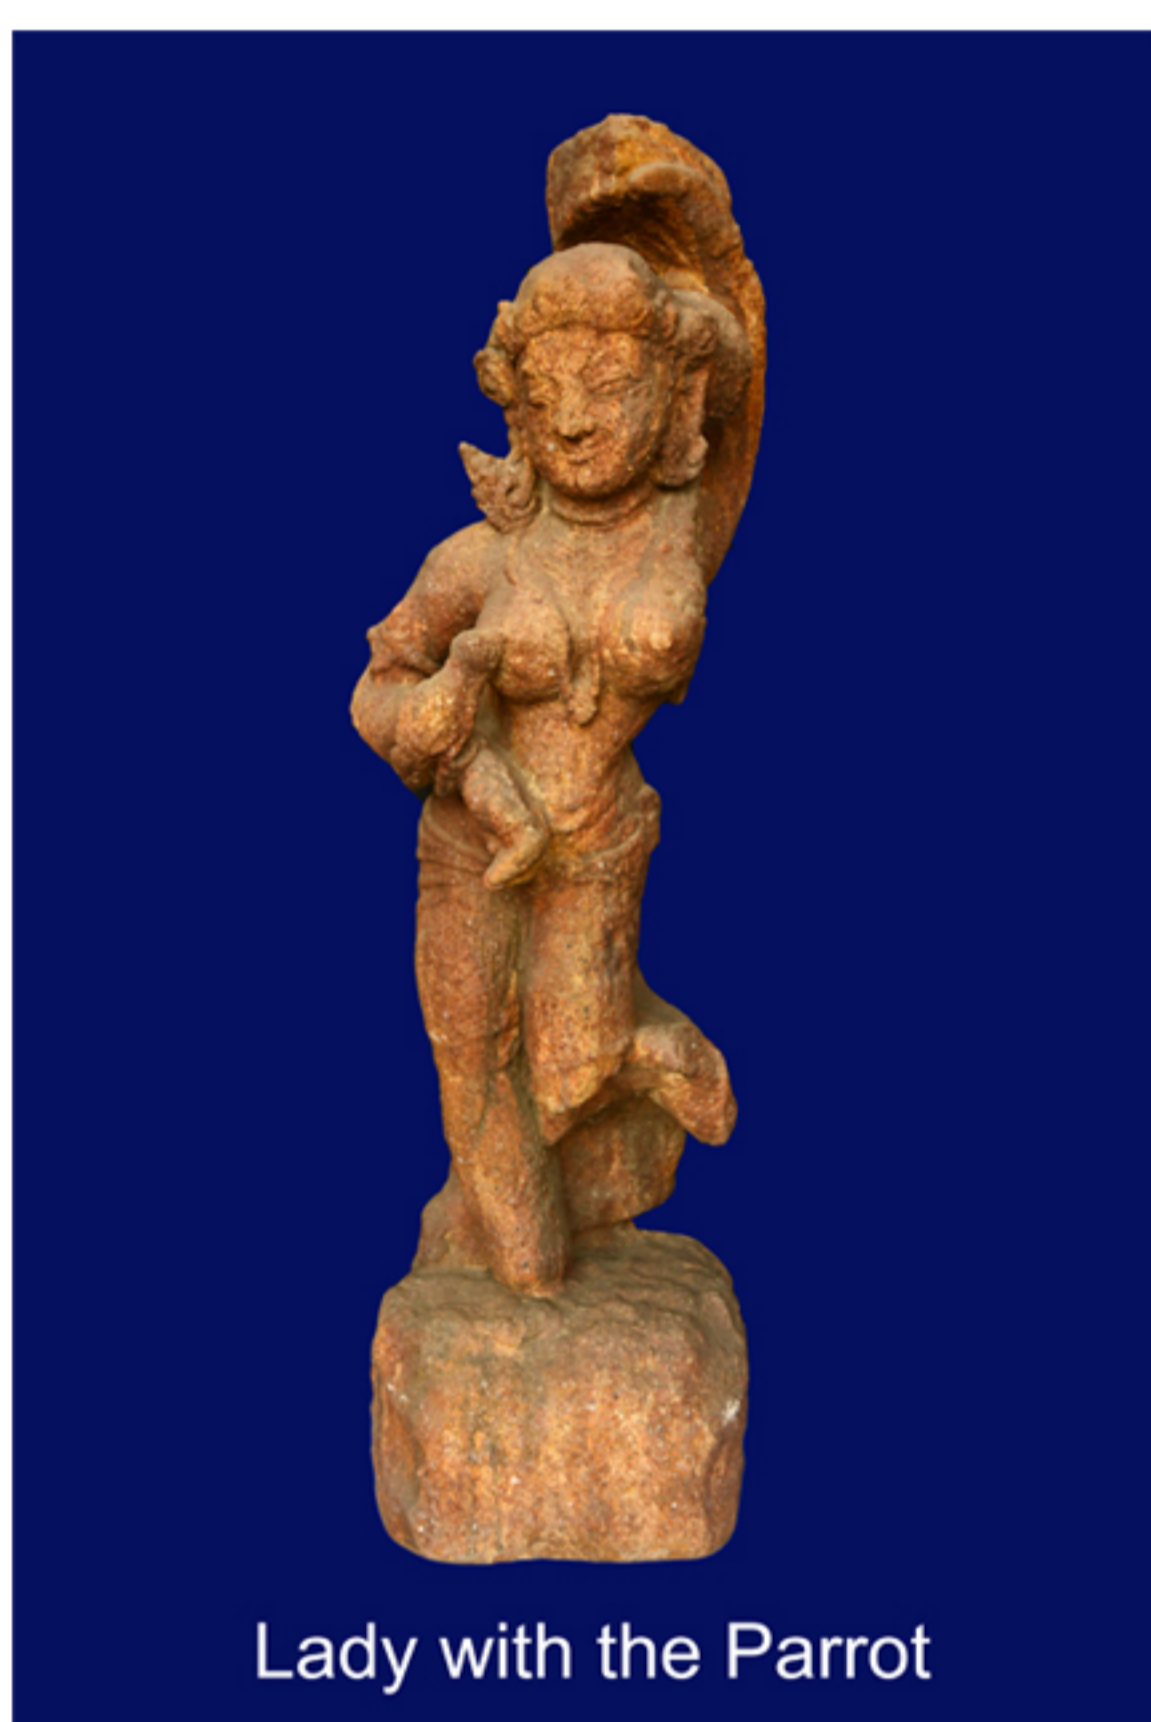

**ARCHAEOLOGICAL SURVEY OF INDIA
KOLKATA CIRCLE**

MODEL OF SOME SCULPTURES

Buddha head (Small)

RS - 150/-

Standing Buddha

RS - 350/-

Lady with the Parrot

RS - 850/-